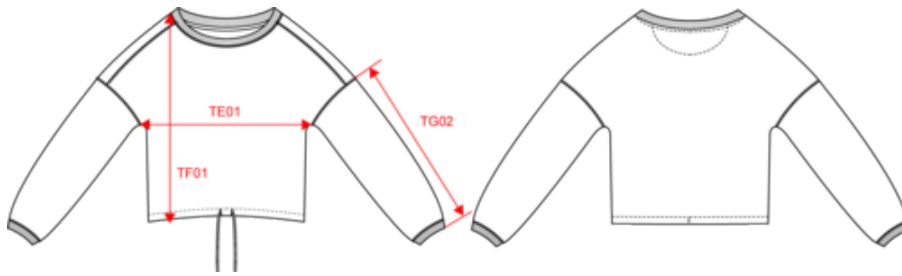

About

- No label: 100% customisable for your brand.
- 3-yarn LSF (Low Shrinkage Fleece) design: hard-wearing and wash-resistant.
- Soft surface and cosy inner.

65% organic cotton and 35% post-consumer recycled polyester
 Combed cotton Oversized fit with dropped shoulders 3-ply brushed fleece, LSF (Low Shrinkage Fleece: pre-shrunk fleece) 1/2 circle in the back Enzyme-washed Flat organic cotton drawstring hem with recycled metal tips Cover stitch on neckline, shoulder seams, armholes and cuffs 2x1 ribbed collar and cuffs Inner taped neckline with herringbone
 No brand label, only a tear-off size tag for easy decoration

NO LABEL

ORGANIC COTTON

POST CONSUMER RECYCLED POLYESTER

ENZYME WASH

LSF

3 COLOURS

Colours

  
 Apricot Black Ivory

NS429
Ladies' crew neck sweatshirt - 280g

Dimensions (cm)

Measurements in cm	XS	S	M	L	XL
TE02 - 1/2 chest width at armhole bottom line	61.00	64.00	67.00	70.00	73.00
TF01 - Total height from HSP	47.00	49.00	51.00	53.00	55.00
TG02 - Long sleeve length	41.50	42.25	43.00	43.75	44.50